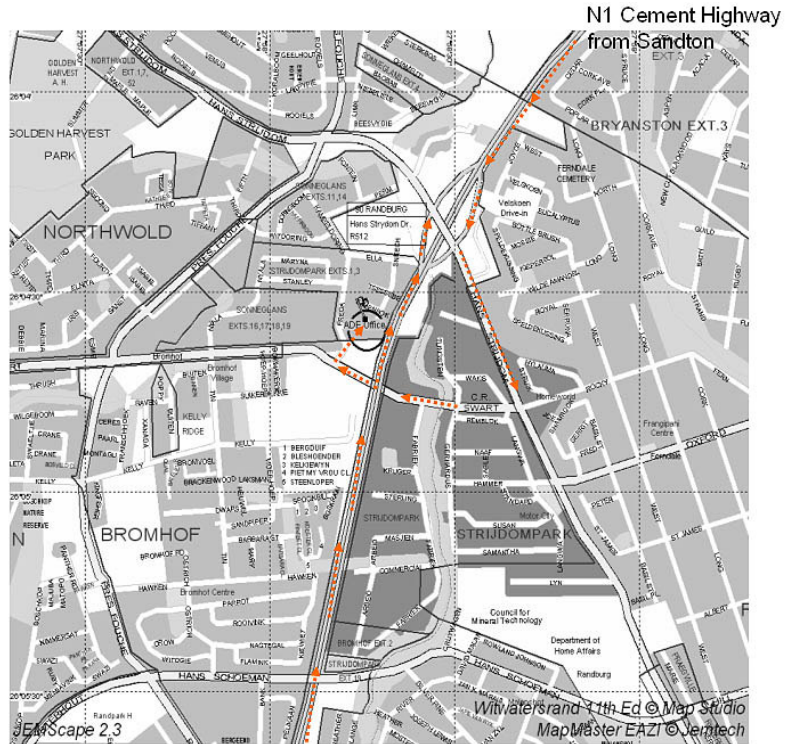

ADE Labelling & Barcoding  
Unit 25y Business Park  
Corner Freda & CR Swart Drive  
Strydom Park, Randburg  
011 792-7154

**Directions:**

From the N1 Highway take R512 offramp (Hans Strydom Drive) (Left if coming from the North) and (Right if coming from the South).

Pass a few Traffic Lights and turn Right into CR Swart Road. Continue down and cross underneath the N1 Highway

At the traffic light after going under the Highway, turn Right into Freda.

First entrance on your Right Hand Side is Skyway Business Park.

N1 Cement Highway from  
Nasrec / South