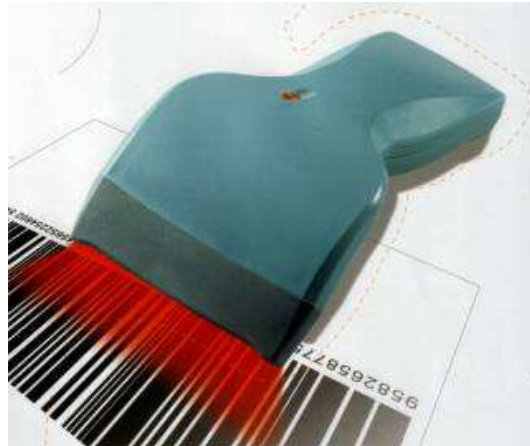

PerfectScan Barcode Scanner

Hand Held CCD Barcode Scanner

High Performance
Intelligent Decoding
Light Weight
Sleek Shape

SPECIFICATIONS	
OPTICAL	
Light Source	Red LED Array (660nm)
Photo Sensor	2048 Pixel CCD array
Resolution	0.1mm (4Mil) 0.3PCS
Width of Field	75mm (2.95inch)
Depth of Field	40mm (1.57inch); 0.25mm (10mil) 0.9PCS
Scan Rate	55~100 scan/sec
PHYSICAL	
Dimensions	170mm (L) x 85mm (W) x 52mm (H)
Case Material	ABS
Cable	1.8meter (70inch), Straight
Weight	120g(without cable), 220g(with cable)
INTERFACE	
Cables	PC, AT, PS2, Notebook & USB
Reading Indicator	LED & BEEP
Barcode Decoding	Code 39, Code 32, CIP39, Code Bar (CLSI), EAN-13, UPC-A, EAN-8, UPC-E (Add on 2/5), MSII Plessey, Code 128 (EAN 128), Code 93, Code 11, Interleaved 2/5, Industrial 2/5, Matrix 2/5, China Postal Code, Telepen.